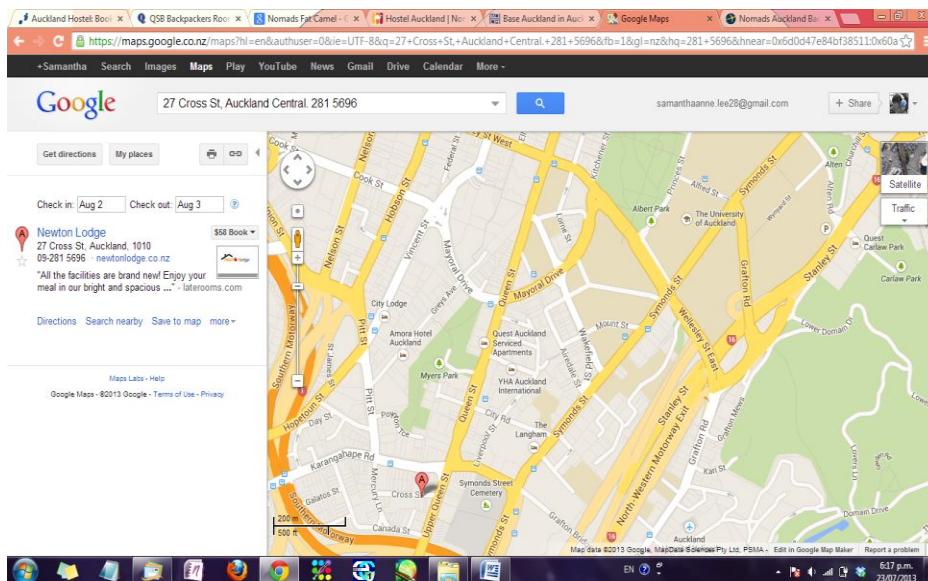

Quote rate code "KAR" to get \$95/night rate (max 2 per room, limited numbers, confirm you have been charged the stated rate)

2) Newton Lodge

27 Cross St, Auckland Central. (Upper Queen street) Ph:281 5696

\$64 for 2 people (\$32 per person)

\$27 per bed

\$24 per bed

3) Base Backpackers

NOTE: It is R18. So this shouldn't be an option for families.

0800 BASE NZ (2273 69) in NZ

Address: Level 3, 229 Queen Street, Auckland - New Zealand