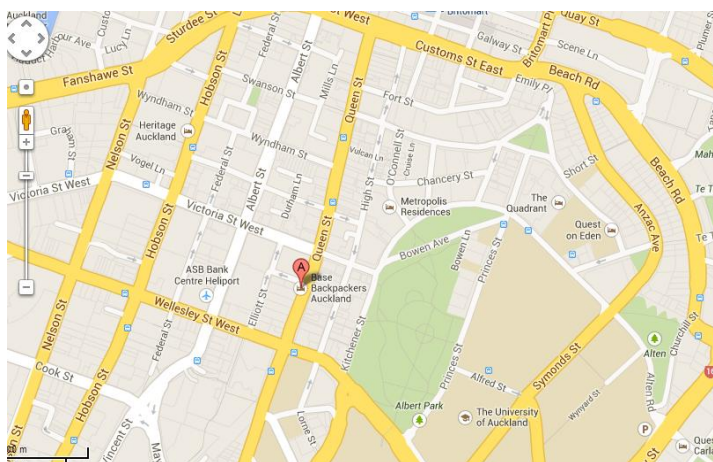

3) Base Backpackers

NOTE: It is R18. So this shouldn't be an option for families.

0800 BASE NZ (2273 69) in NZ

Address: Level 3, 229 Queen Street, Auckland - New Zealand

Phone: +64 9 358 4877

Email: auckland@stayatbase.com

<http://www.stayatbase.com/hostels/new-zealand-hostels/base-backpackers-auckland-central>

They have offered a group rate and a tour if we are interested in their services.

4) Nomads Auckland Backpackers (Waiting..)

Room	Price per person
4 Share Mixed Dorm	$29
4 Share Mixed (no window)	$20
4 Share Female Mixed (no window)	$20
6 Share Mixed Dorm	$27
8 Share Dorm	$23
8 Share female dorm	$23
Double Room	$75 (Per room)
Double Room (no window)	$65 (Per room)
Triple Room	$85 (Per room)

<http://nomadsworld.com/hostels/new-zealand/nomads-fat-camel-hostel>