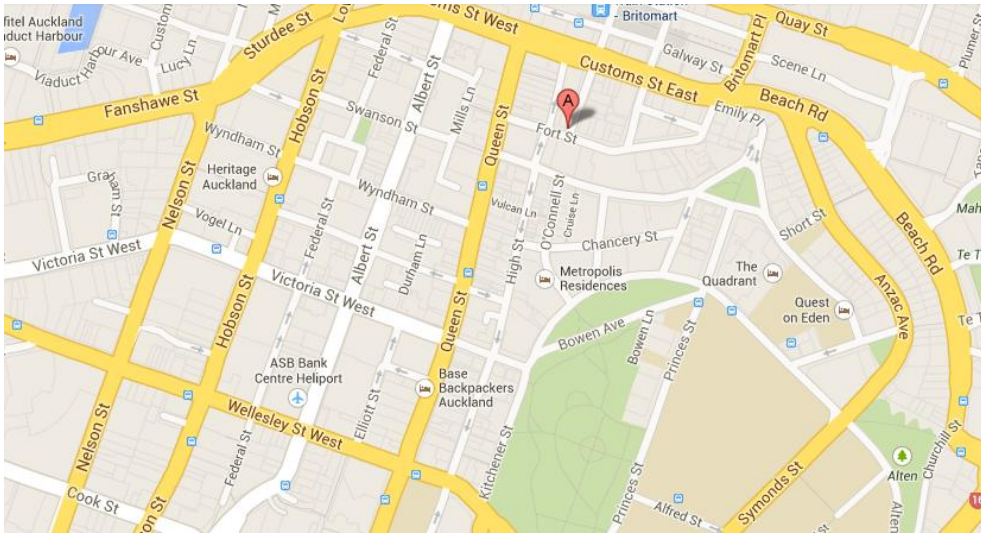

5)Verandahs Backpackers Lodge

4-6 Hopetoun Street,
Auckland Central, Auckland
New Zealand